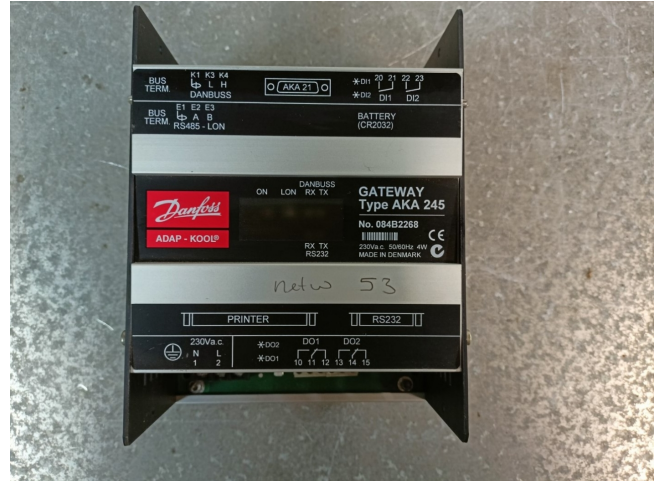

# Danfoss AKA 245

## Specifications

Marque	Danfoss
Type	AKA 245
Spec.	Gateway
Stock	2

### Used Danfoss AKA 245

Used Danfoss ADAP-KOOL AKA 245 - 084B2268 gateway.